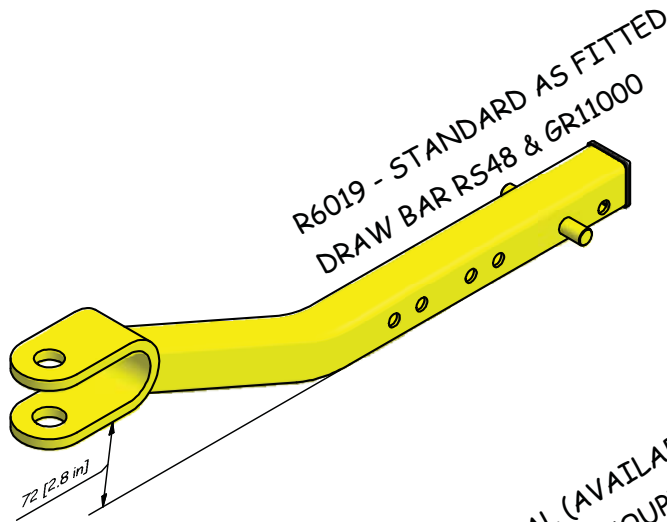

DRAWBARS CURRENT 2012 RS48-GR11-R52

This bulletin displays drawbars that are currently fitted as standard or available as an optional extra or spare part for the RS48, GR11 & R52 models.

DRAWBARS CURRENT 2012 RS48-GR11-R52