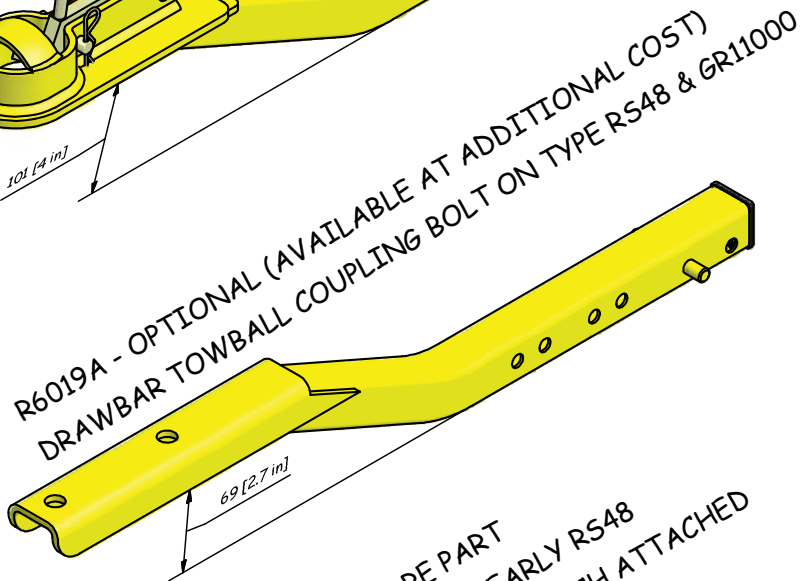

DRAWBARS CURRENT 2012 RS48-GR11-R52

This bulletin displays drawbars that are currently fitted as standard or available as an optional extra or spare part for the RS48, GR11 & R52 models.

DRAWBARS CURRENT 2012 RS48-GR11-R52