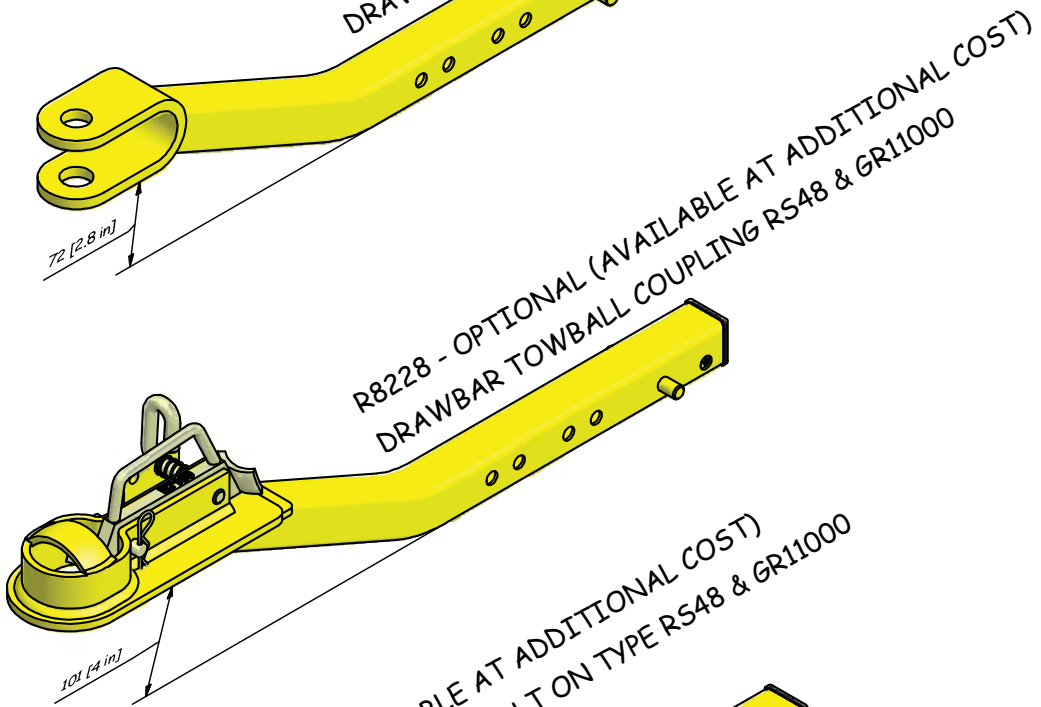

DRAWBARS CURRENT 2012 RS48-GR11-R52

This bulletin displays drawbars that are currently fitted as standard or available as an optional extra or spare part for the RS48, GR11 & R52 models.

DRAWBARS CURRENT 2012 RS48-GR11-R52